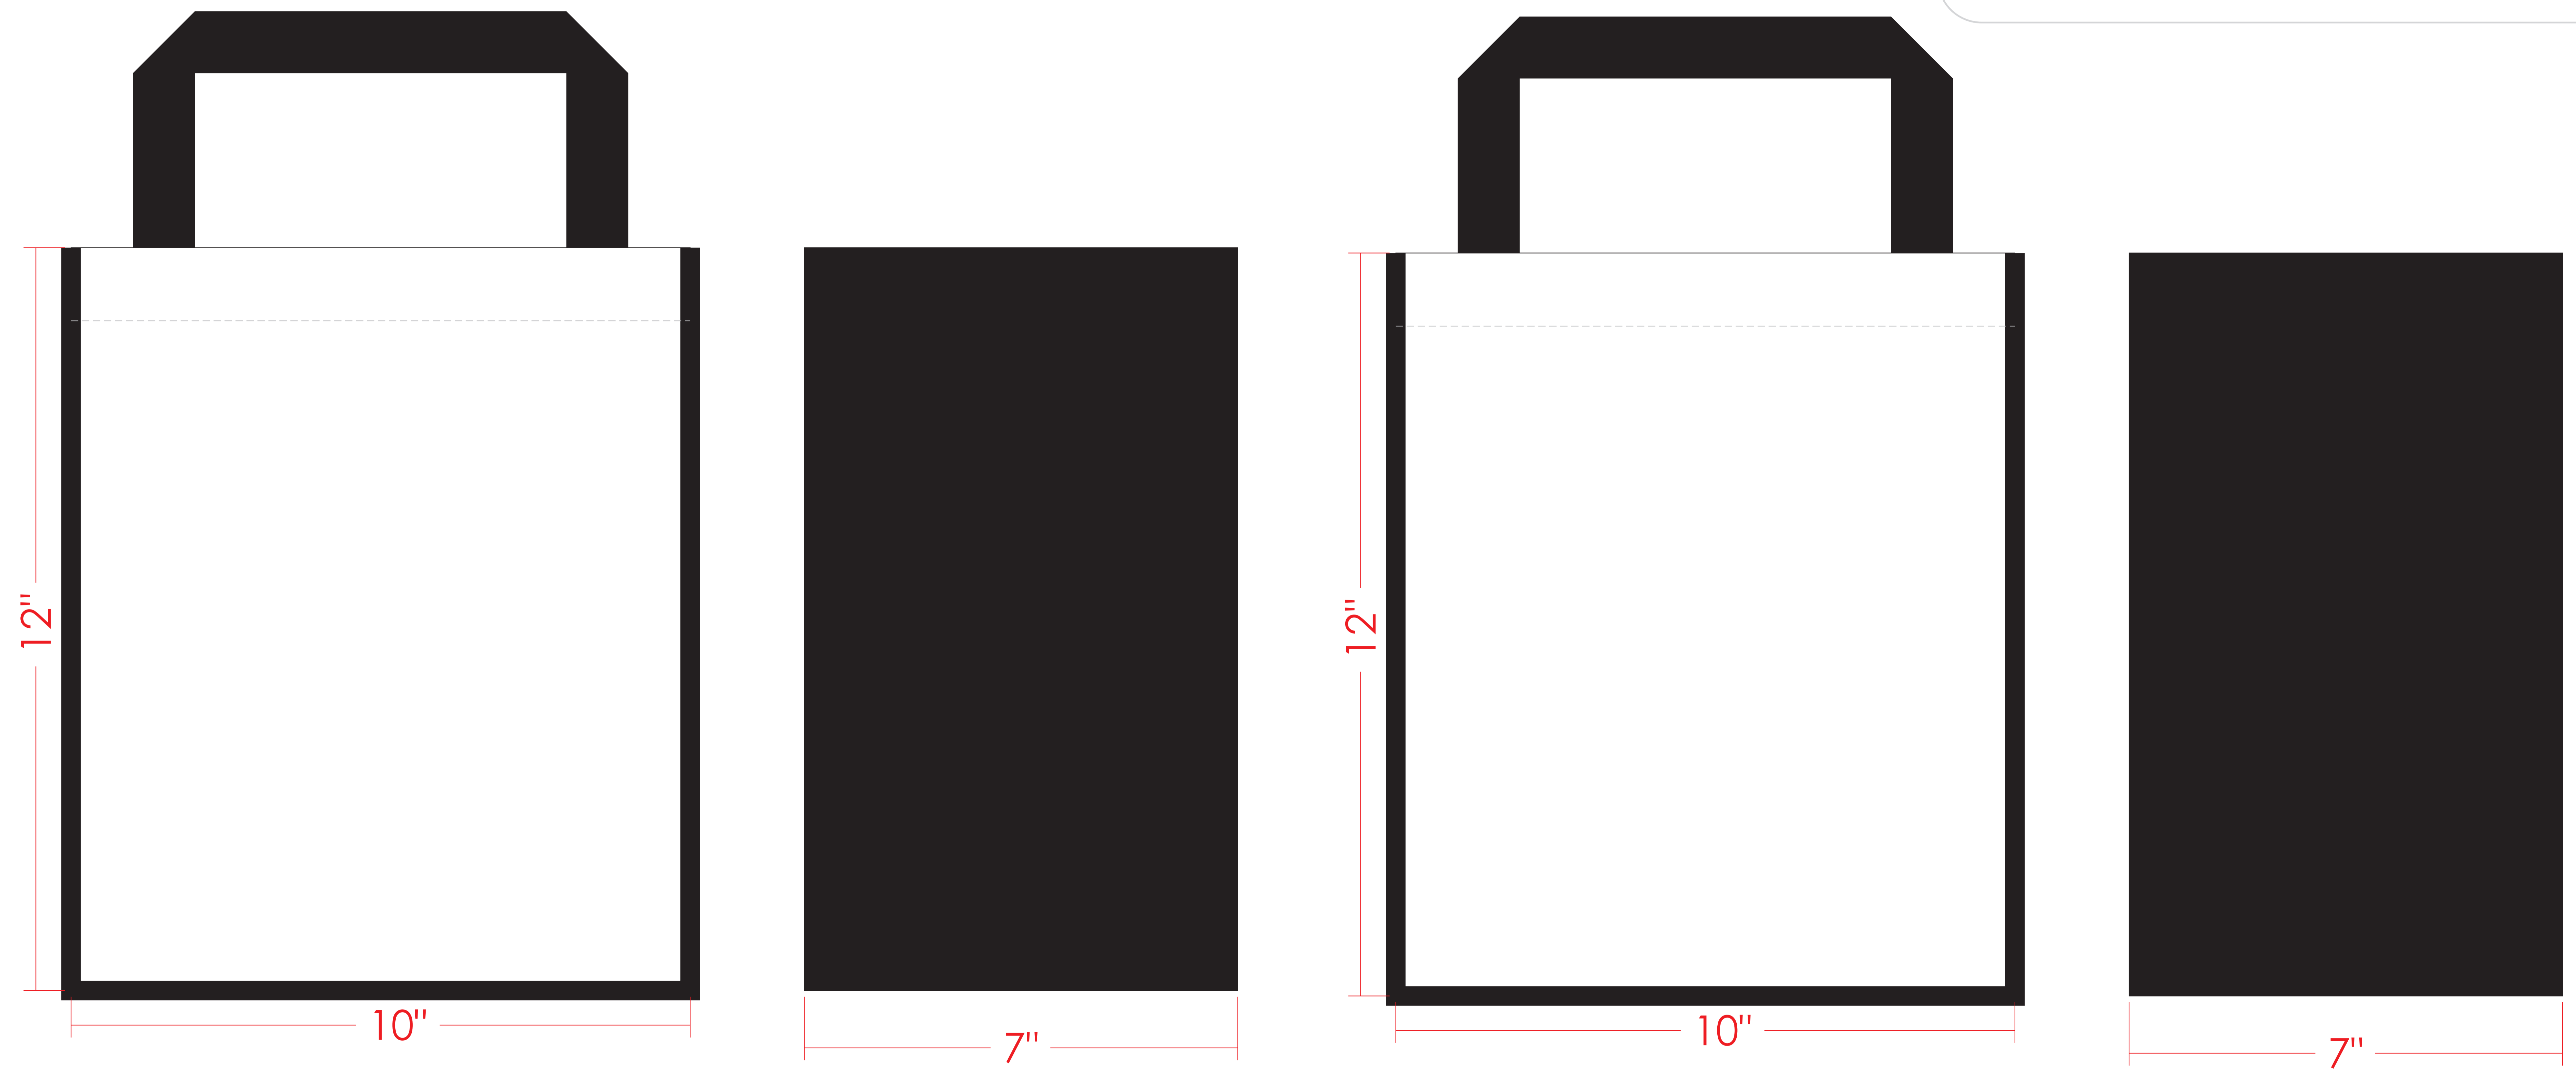

NON-WOVEN BAG

Deluxe Extra Large Wine Tote
Item # TDTBFCV6

PO# : TBD

DESIGN HERE

Size: 10" W x 12" H x 7" Thick
1" x 22" handle

COLOR White

IMPRINT Full Color

QUANTITY 00 Pcs

SHIP TO

Full-color digital. Print Size: 10" W x 12" H, 2 sides
Material: 100gsm PET front and back ,80gsm gusset /bottom

Note:

(Write Here)