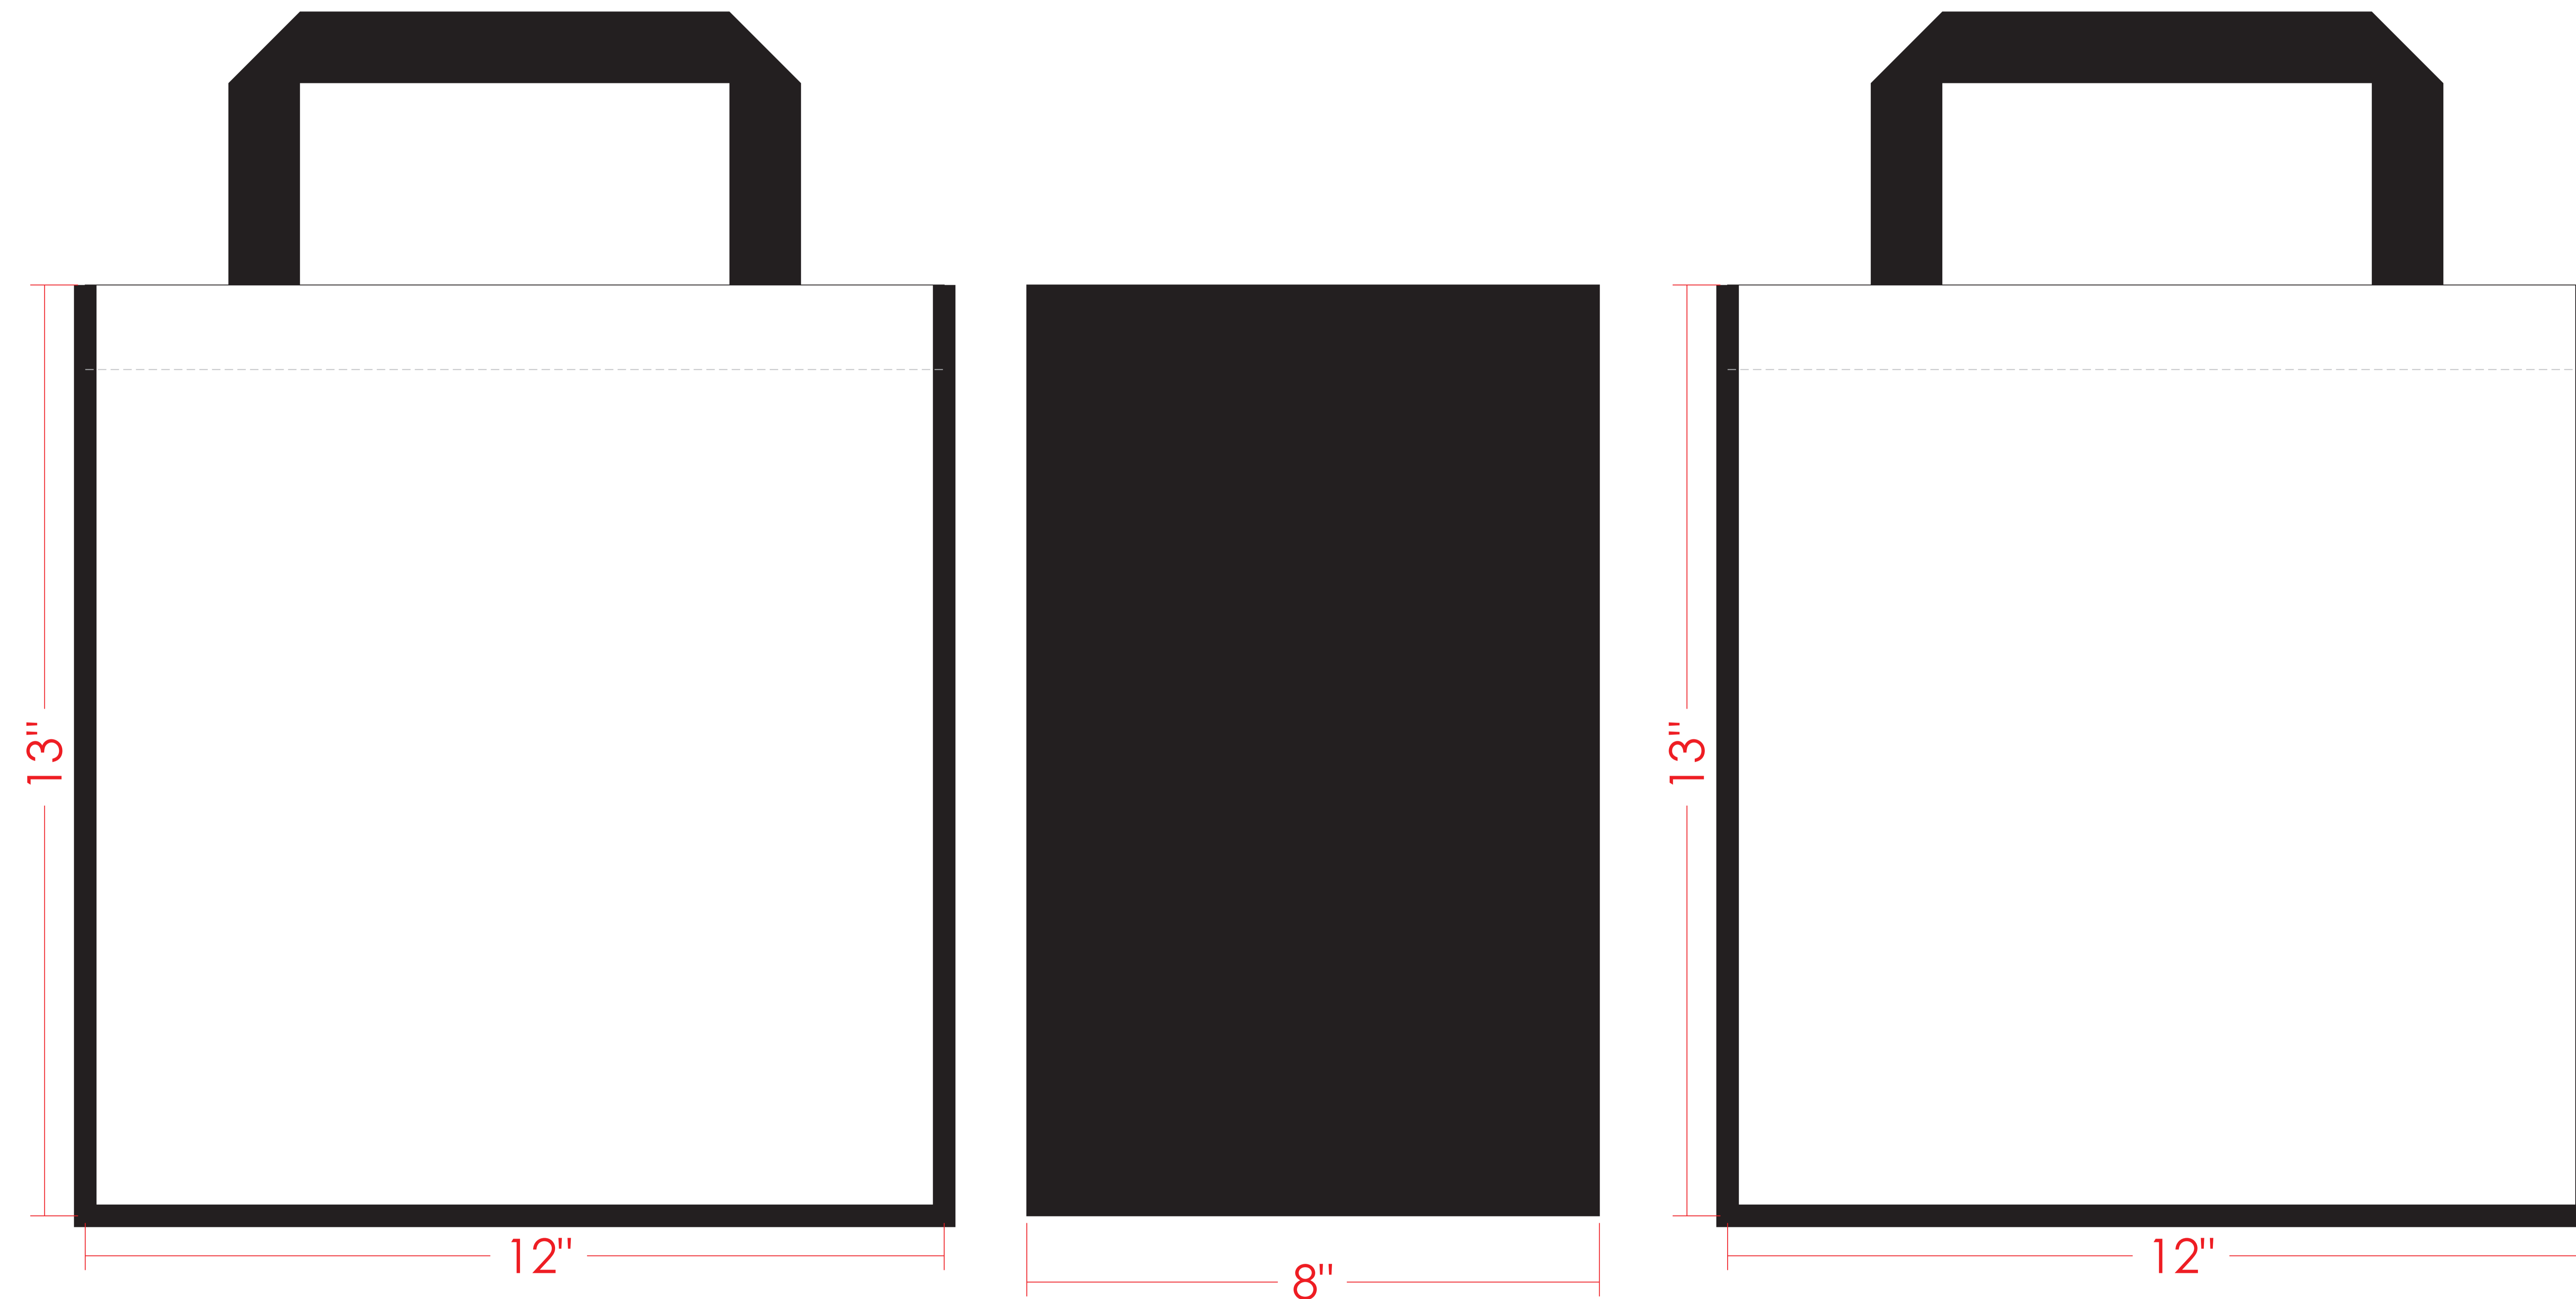

NON-WOVEN BAG

Full Color Tote Bag with 8" Gusset (12" W x 13" H x 8" G)

Item # TDTBFC813F

PO# : TBD

DESIGN HERE

Size: 12" W x 13" H x 8" D

Handle: 1" W x 20" L with X Stitching

COLOR White

IMPRINT Full Color

QUANTITY 00 Pcs

SHIP TO

Full-color digital. Print Size: 12" W x 13" H, 2 sides

Material: PET 80g(all panels)+PP non woven 80g (handle & binding)

Note:

(Write Here)