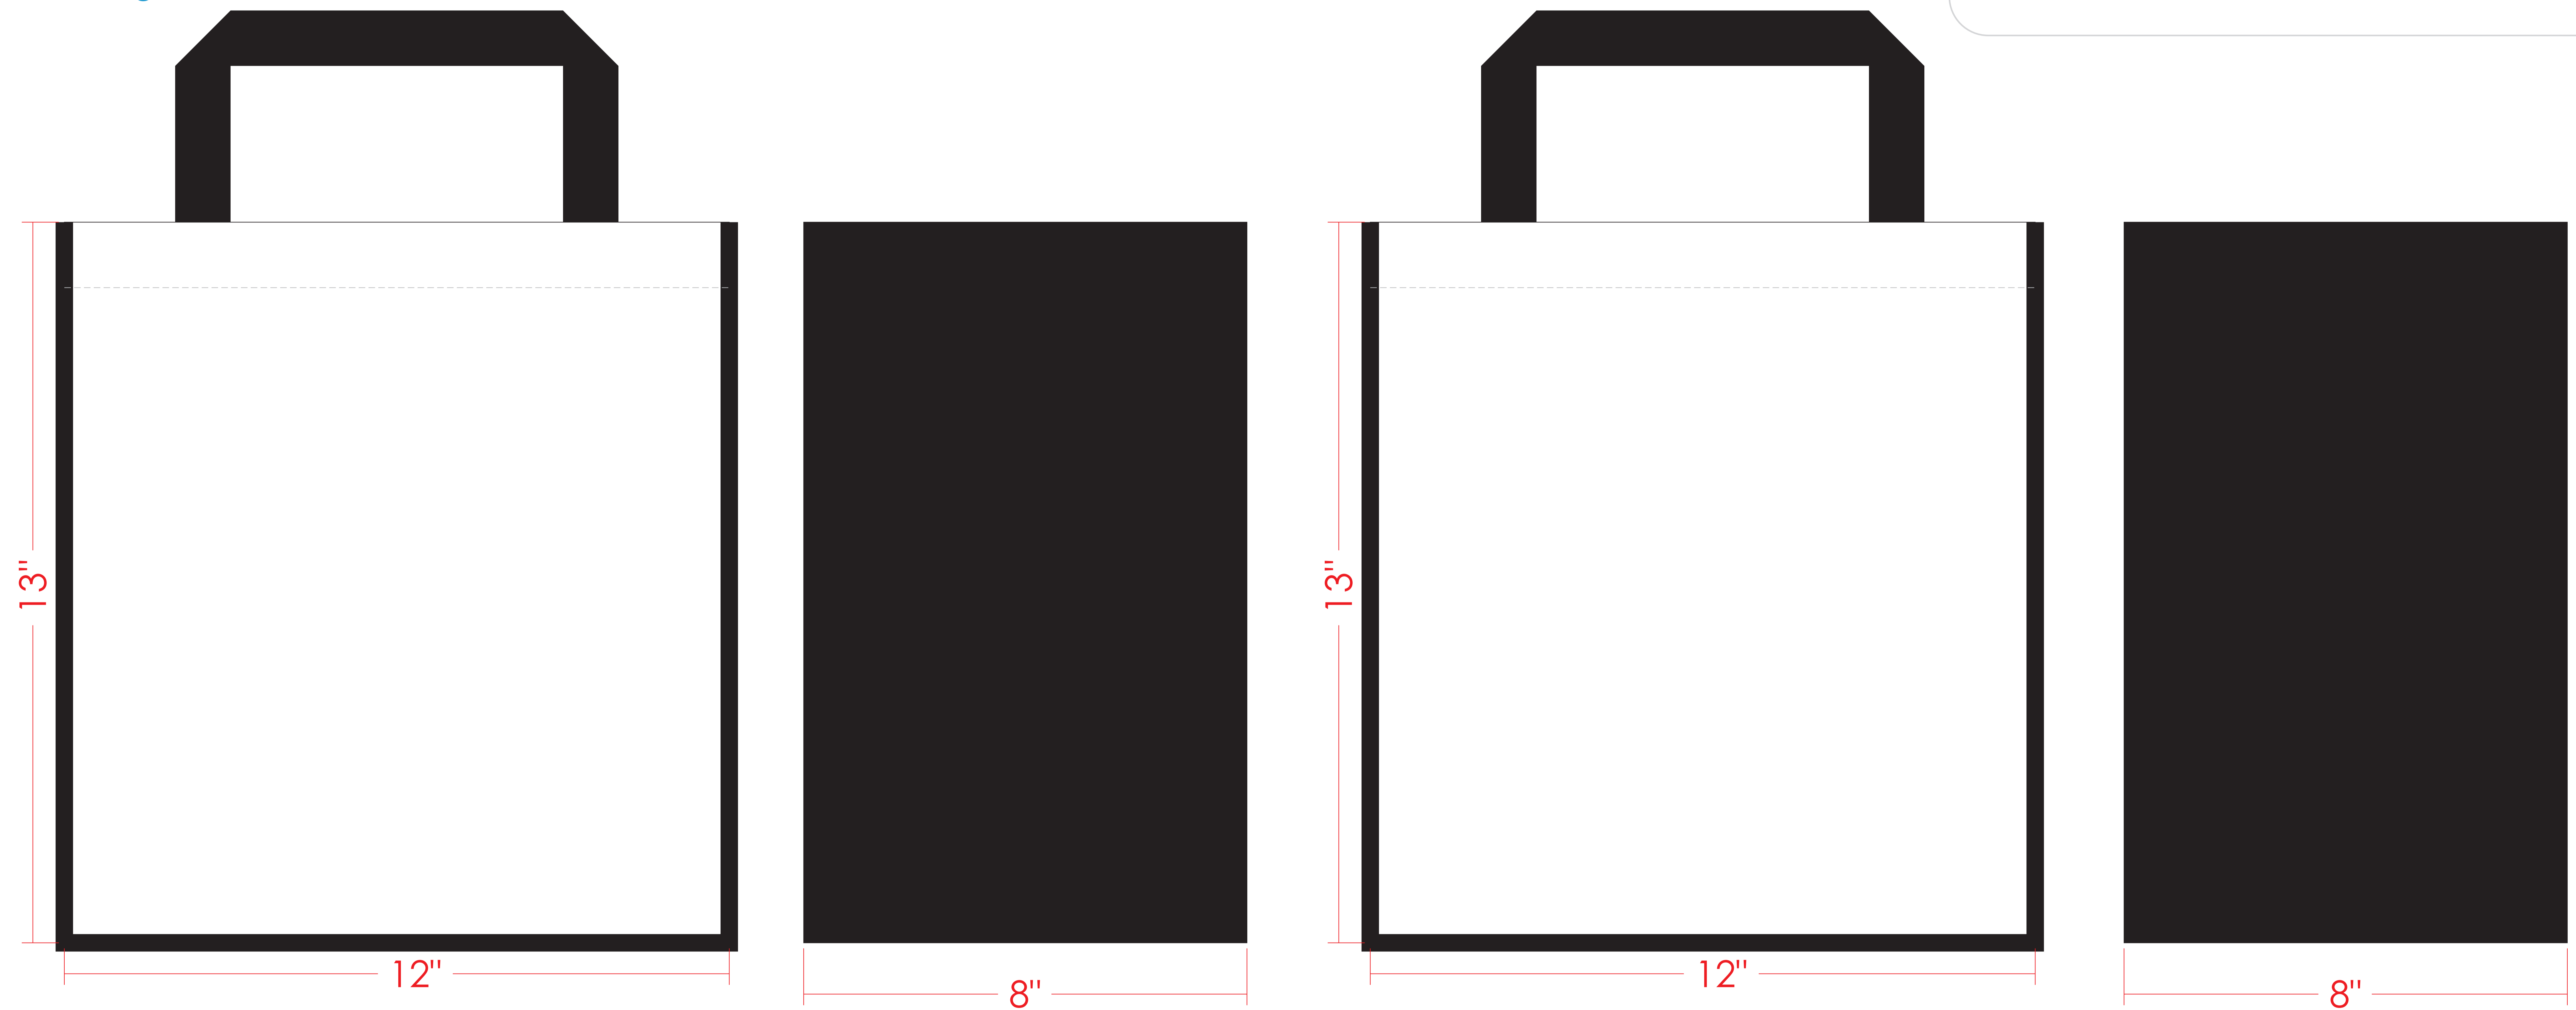

NON-WOVEN BAG

Extra Large Full Color Non-Woven Tote Bag
Item # TDTBFC813

PO# : TBD

DESIGN HERE

Size: 12" W x 13" H x 8" D
Handle: 1" W x 20" L with X Stitching

COLOR White

IMPRINT Full Color

QUANTITY 00 Pcs

SHIP TO

Full-color digital. Print Size: 12" W x 13" H, 2 sides
Material: PET non woven 100gsm front and back

Note:

(Write Here)