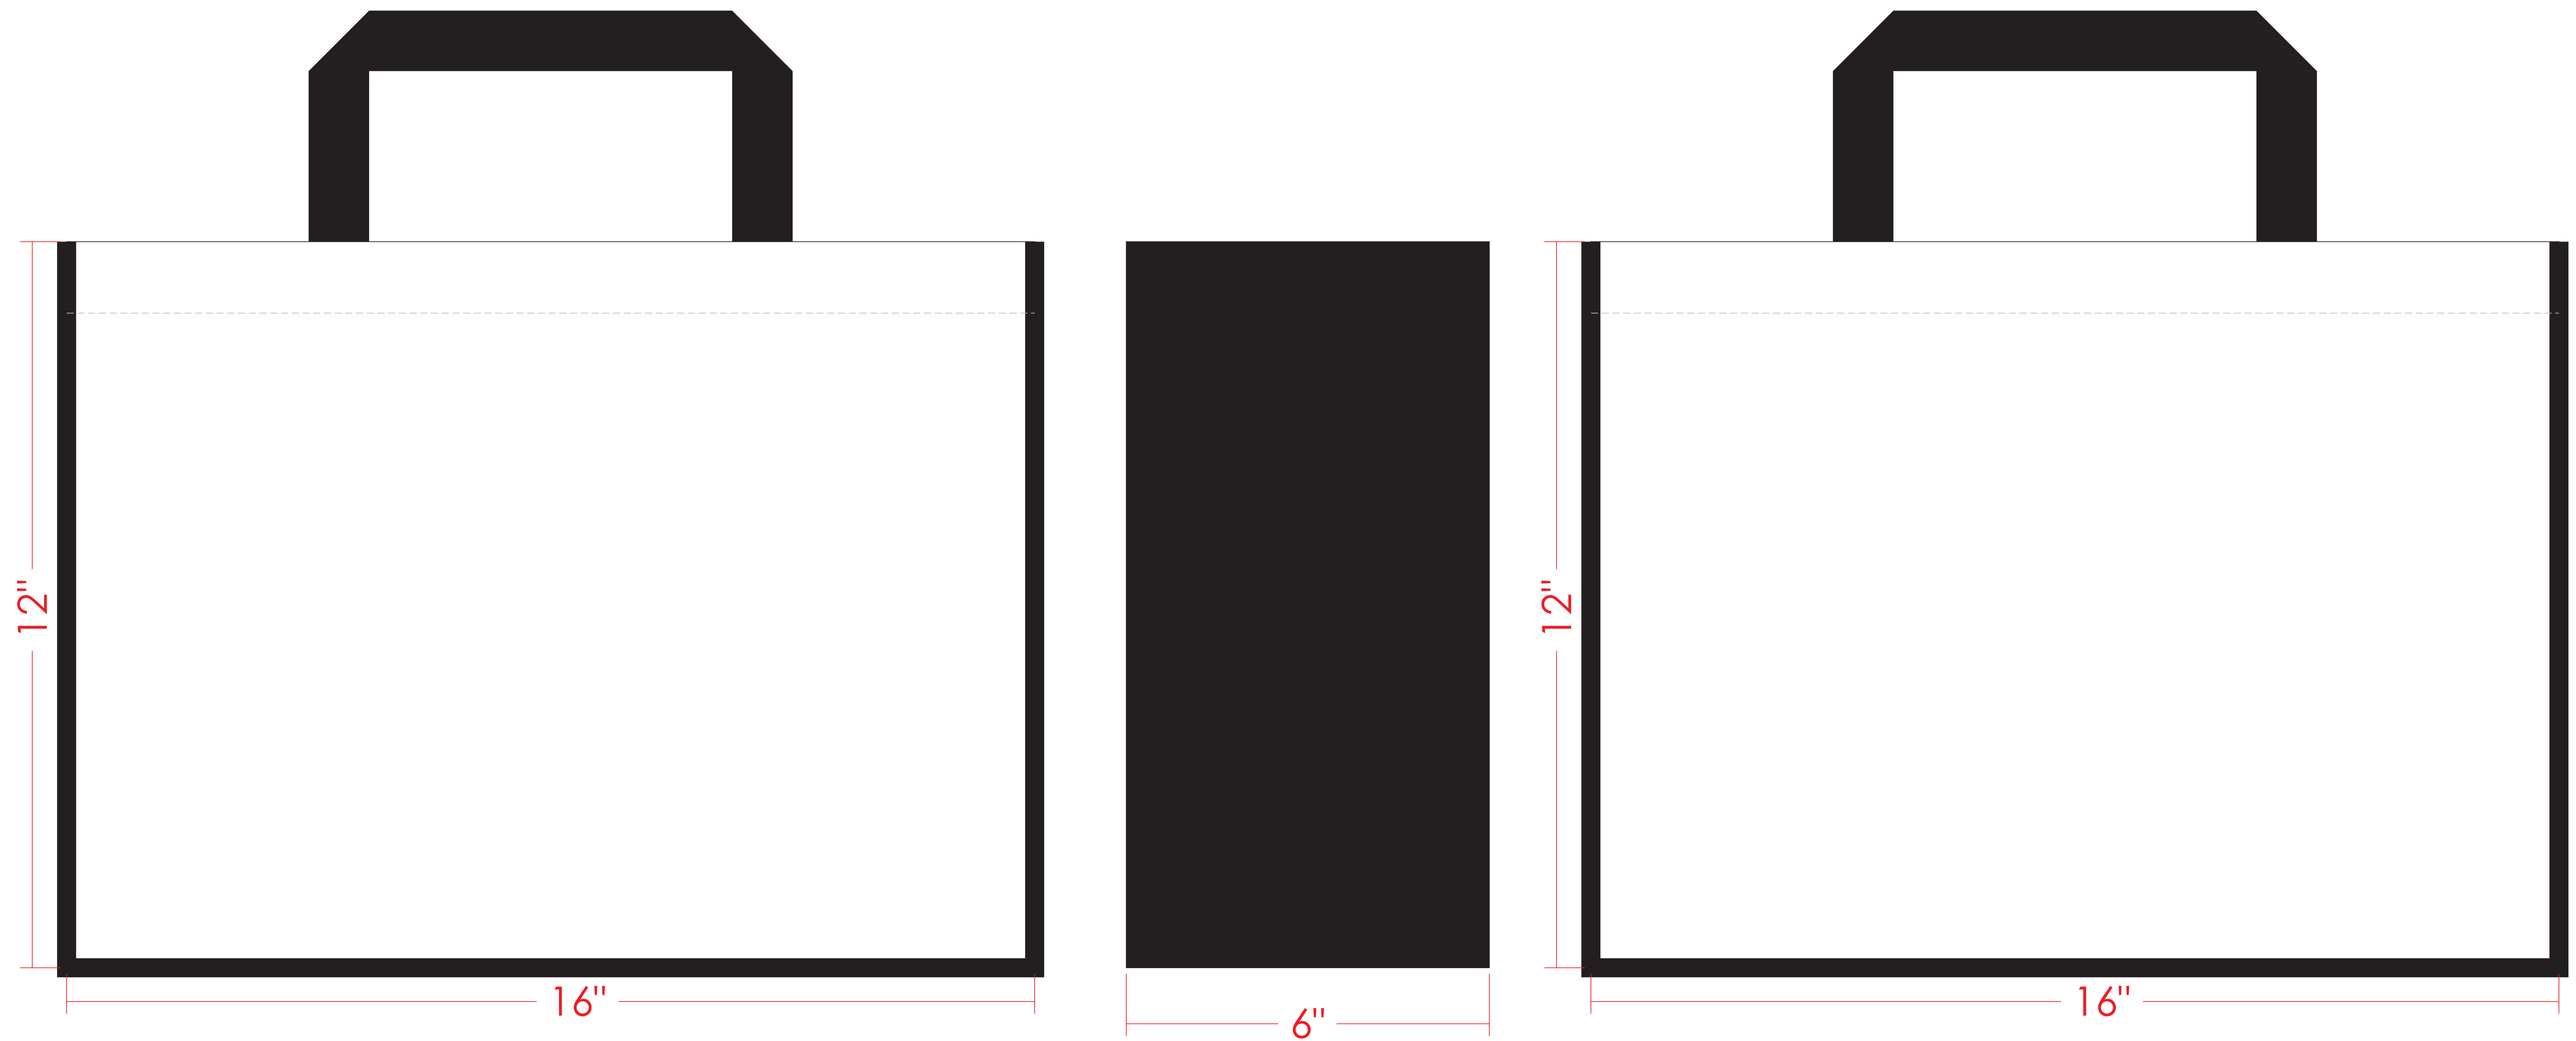

NON-WOVEN BAG

TRIDENT

Extra Wide Full Color Tote Bag (16" W x 12" H x 6" G)

Item # TDTBFC612

PO# : TBD

DESIGN HERE

Size: 16" W x 12" H x 6" D

Handle: 1" W x 24" L with X Stitching

COLOR White

IMPRINT Full Color

QUANTITY 00 Pcs

SHIP TO

Full-color digital. Print Size: 16" W x 12" H, 2 sides
Material: PET 100gsm

Note:

(Write Here)