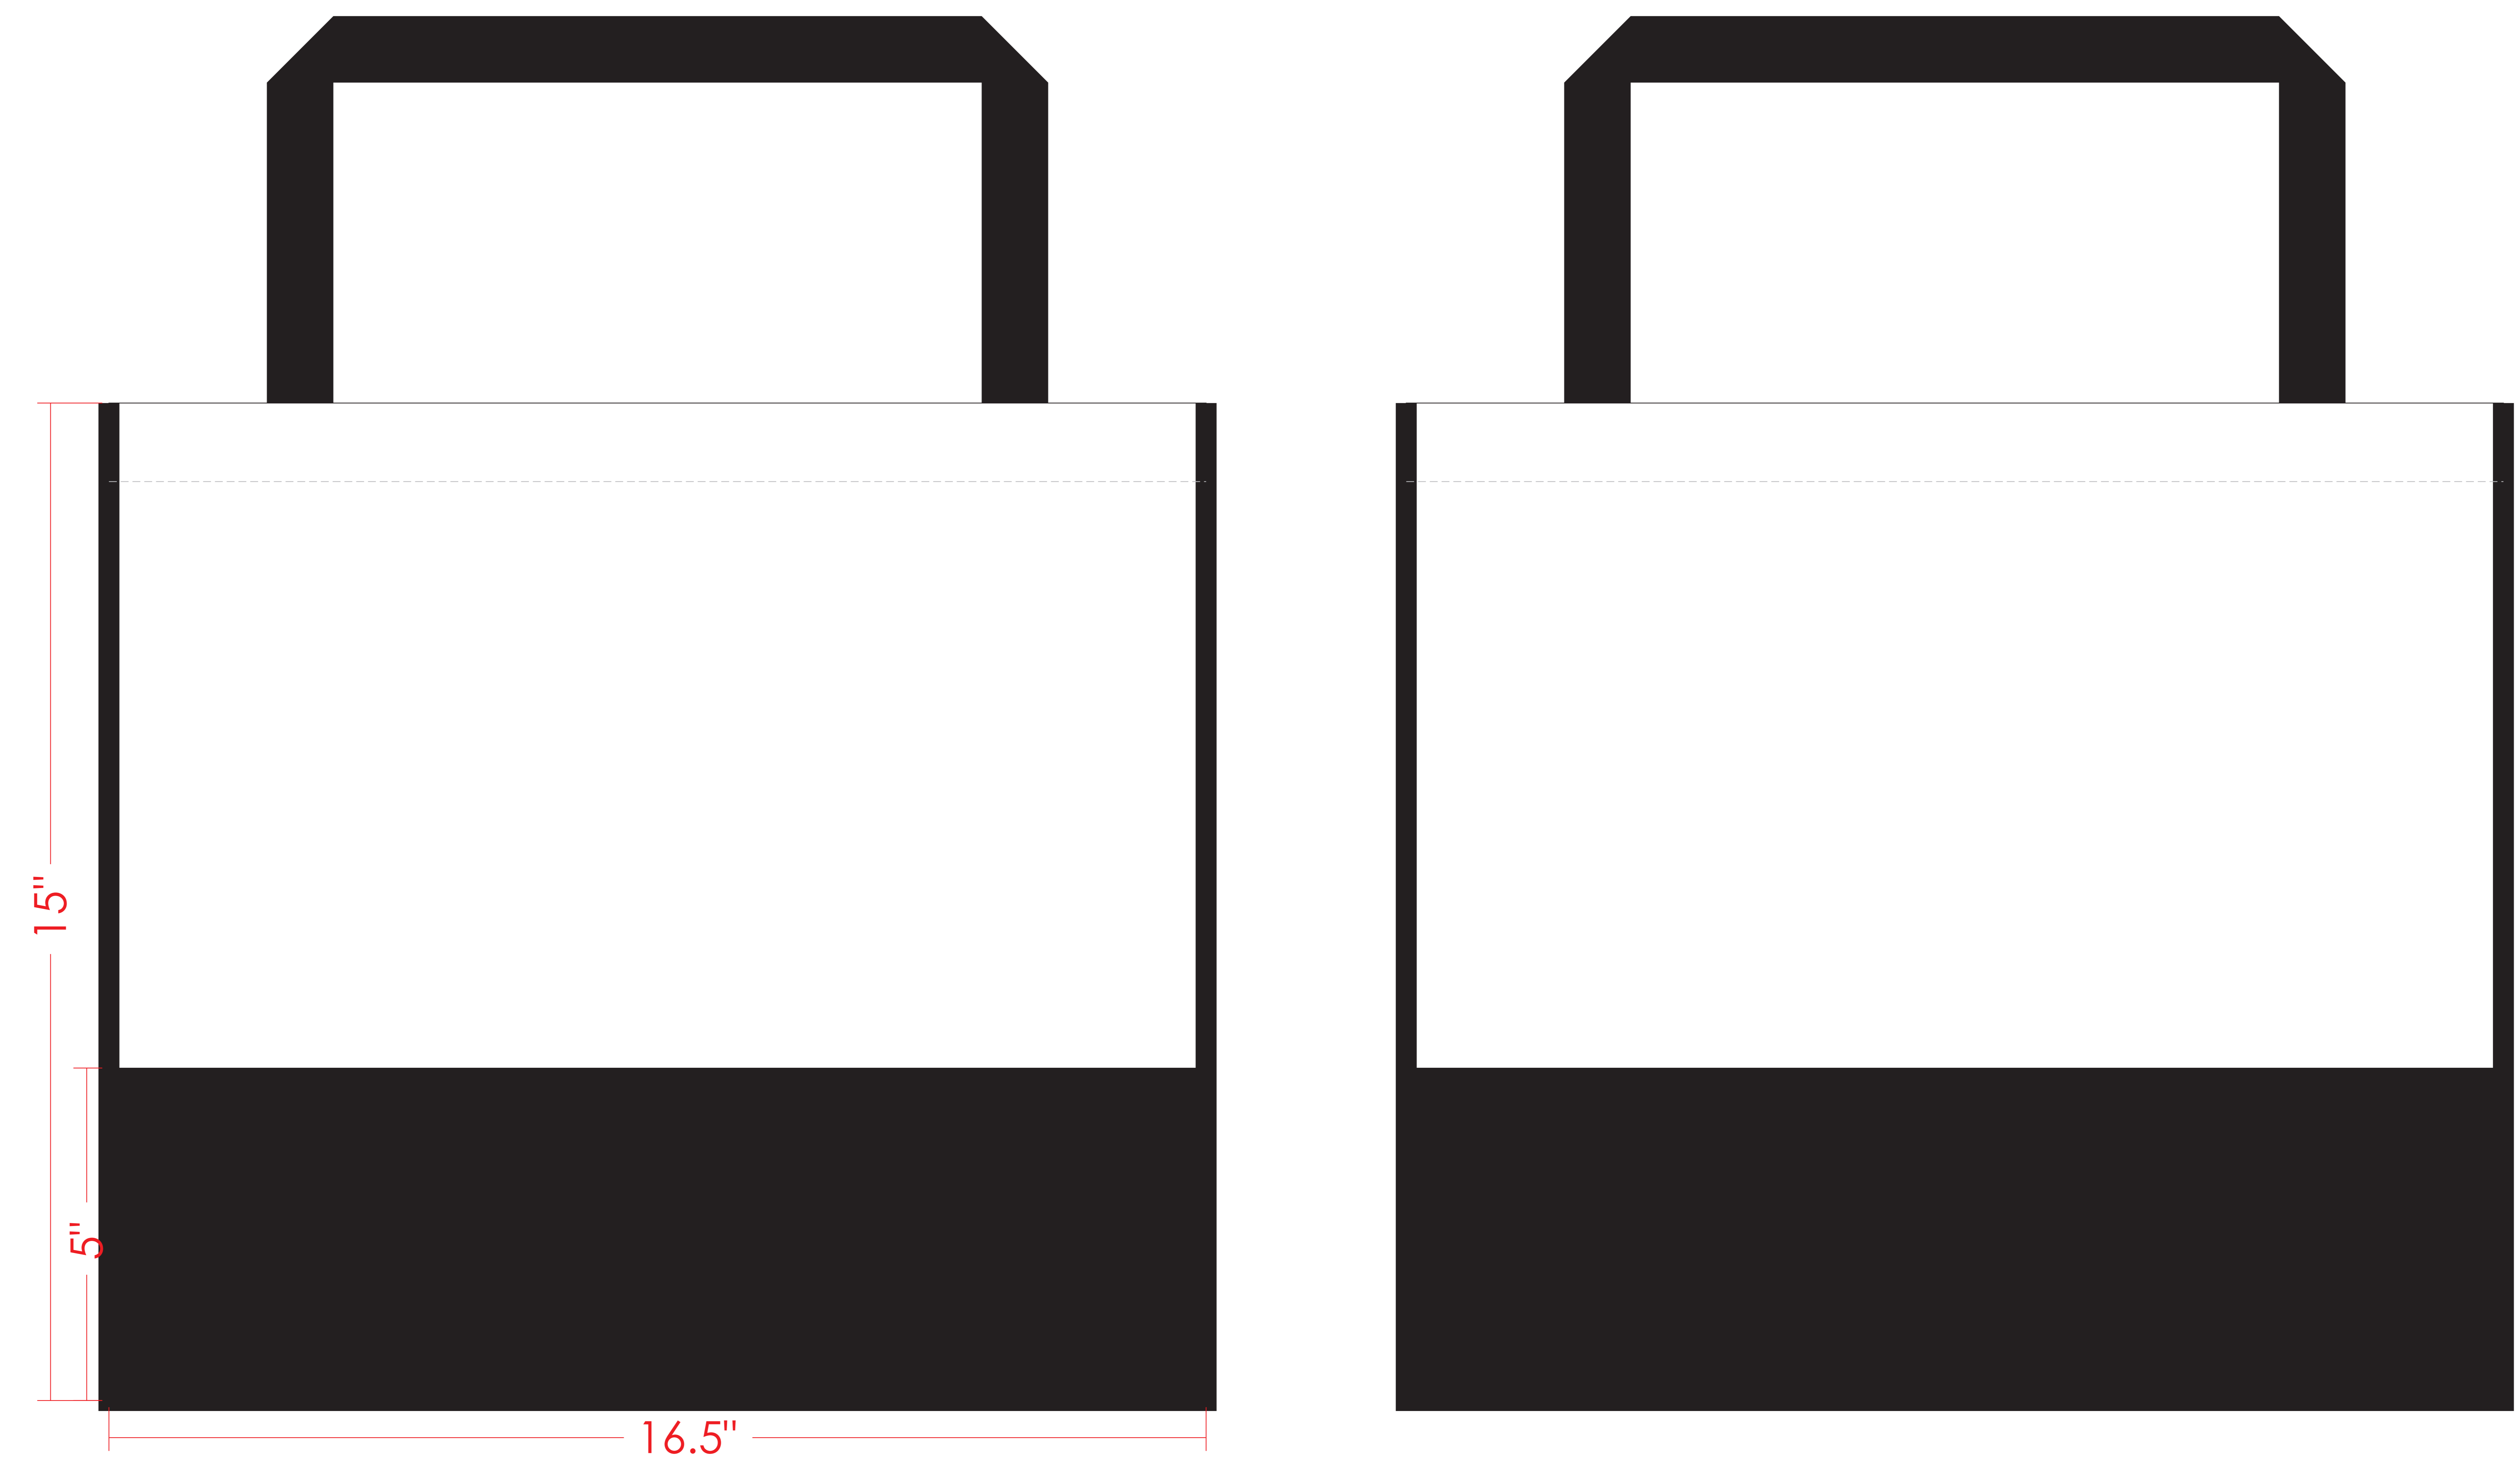

NON-WOVEN BAG

Large Heavy Duty Full-Color Reusable Tote Bag
Item # TDTBFC19

COLOR **White** IMPRINT **Full Color** QUANTITY **00 Pcs**

Full-color digital. 2 sides
Material: 100gsm PET front and back , 80gsm bottom

SHIP TO

PO# : TBD-XXXXXX

DESIGN HERE

Size: 16.5" W x 15" H
1" x 24" handle

Note:

(Write Here)