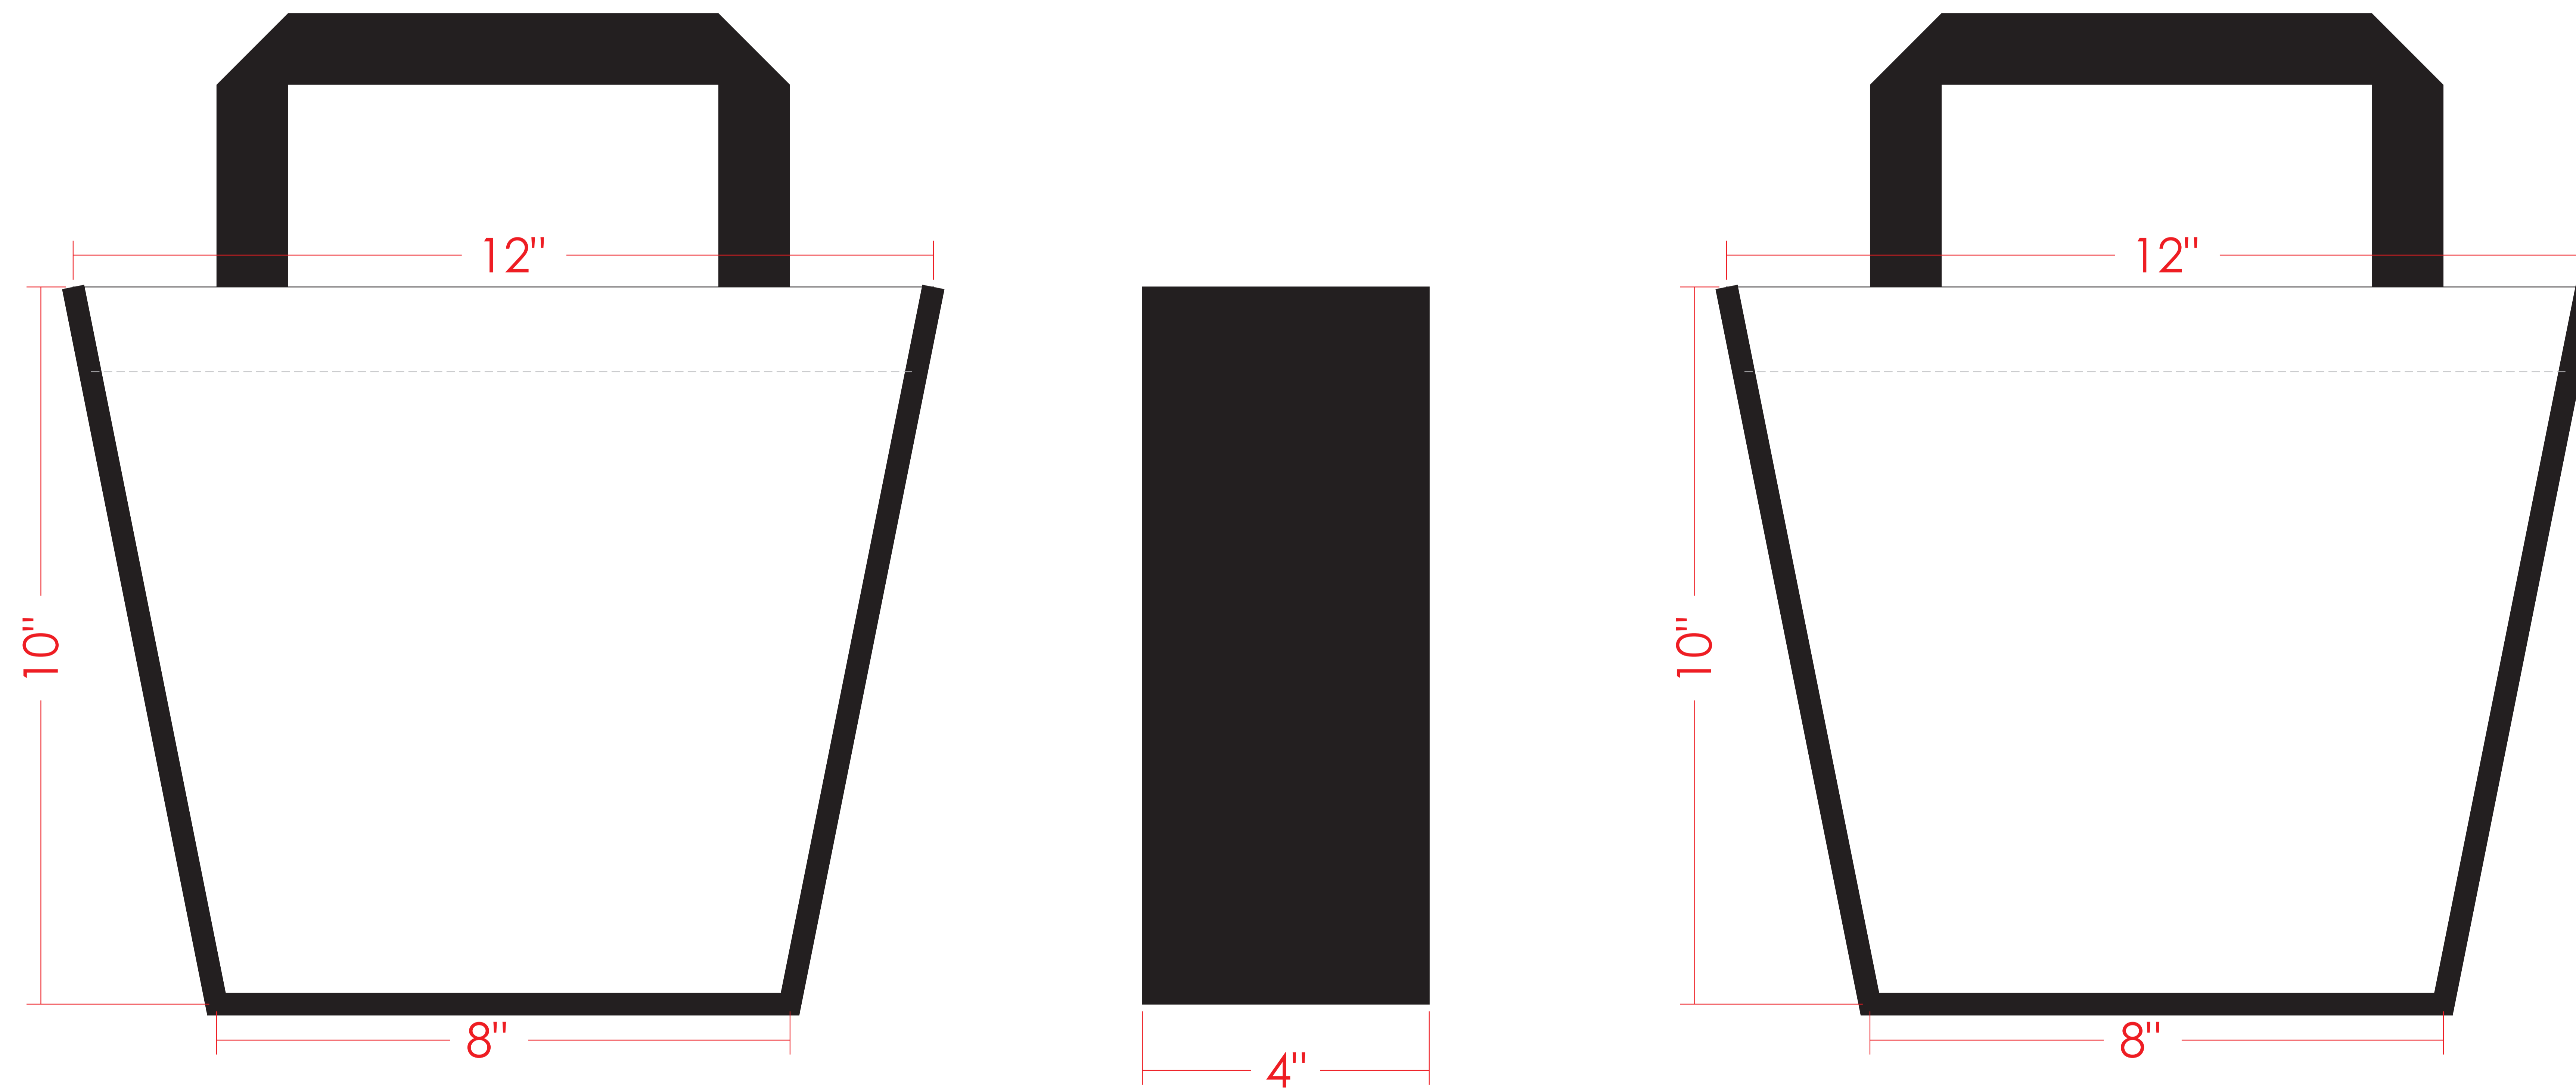

NON-WOVEN BAG

Classic Scallop Full Color Tote Bag with Long Handles
Item # TDTBFC16

PO# : TBD

COLOR White

IMPRINT Full Color

QUANTITY 00 Pcs

SHIP TO

Full-color digital. Print Size: 10" W x 12" H, 2 sides
Material:100gsm PET front and back ,80gsm gusset/ bottom

DESIGN HERE

Size 12" W x 10" H x 4" D
Handle: 1" W x 20" L

Note:

(Write Here)