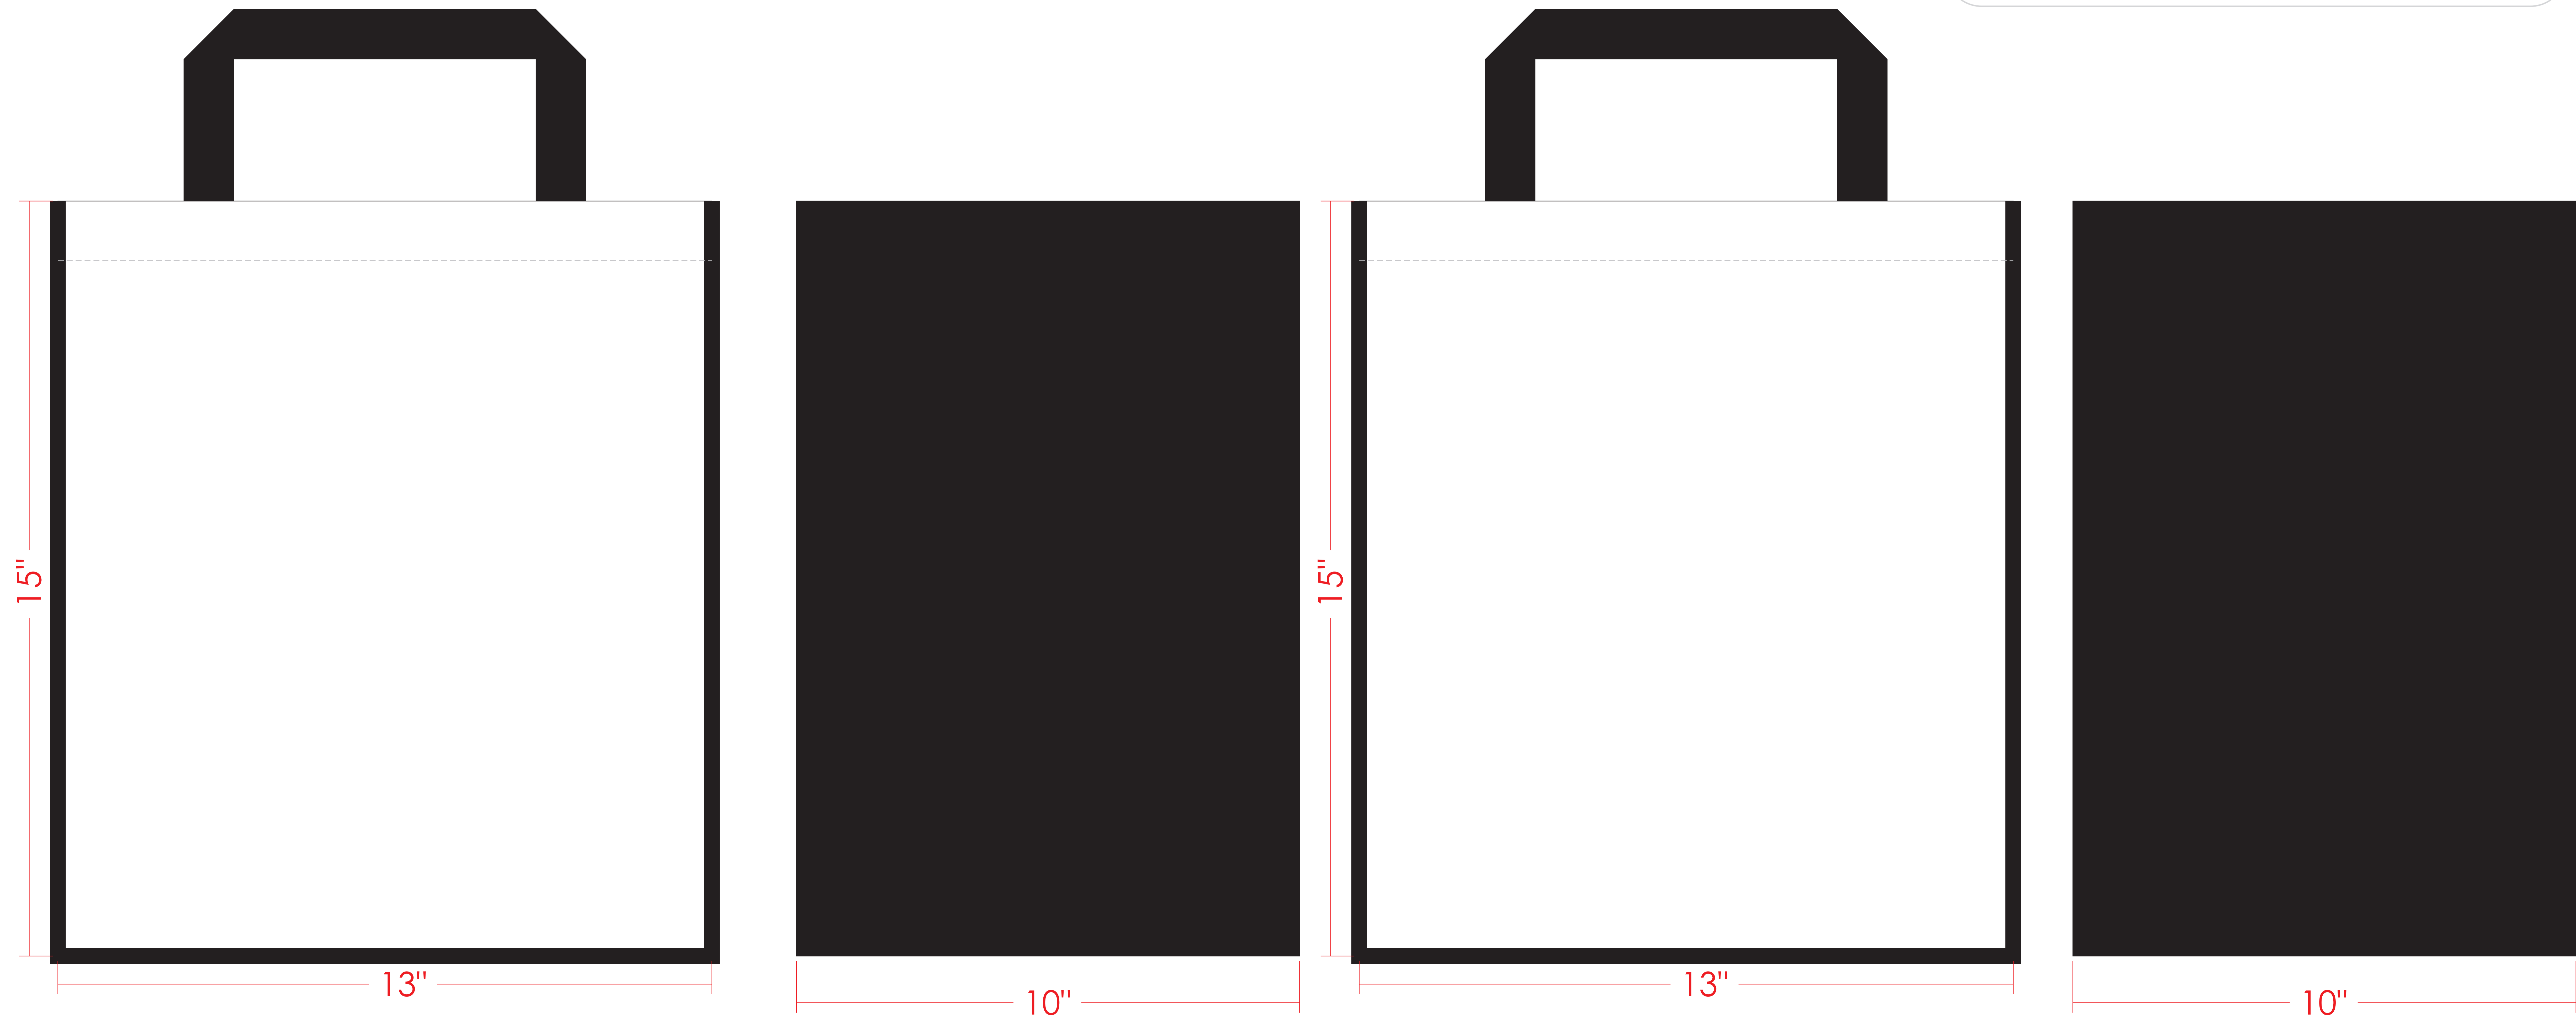

# NON-WOVEN BAG

Extra Wide Full Color Non-Woven Tote Bag  
Item # TDTBFC15F

PO# : TBD

**DESIGN HERE**

Size: 13" W x 15" H x 10" D  
Handle: 1.25" W x 24" L with X Stitching

COLOR White

IMPRINT Full Color

QUANTITY 00 Pcs

SHIP TO

Full-color digital. Print Size: 13" W x 15" H, All sides  
Material:PET 80g(all panels)+PP non woven80g(handle &binding)

**Note:**

(Write Here)