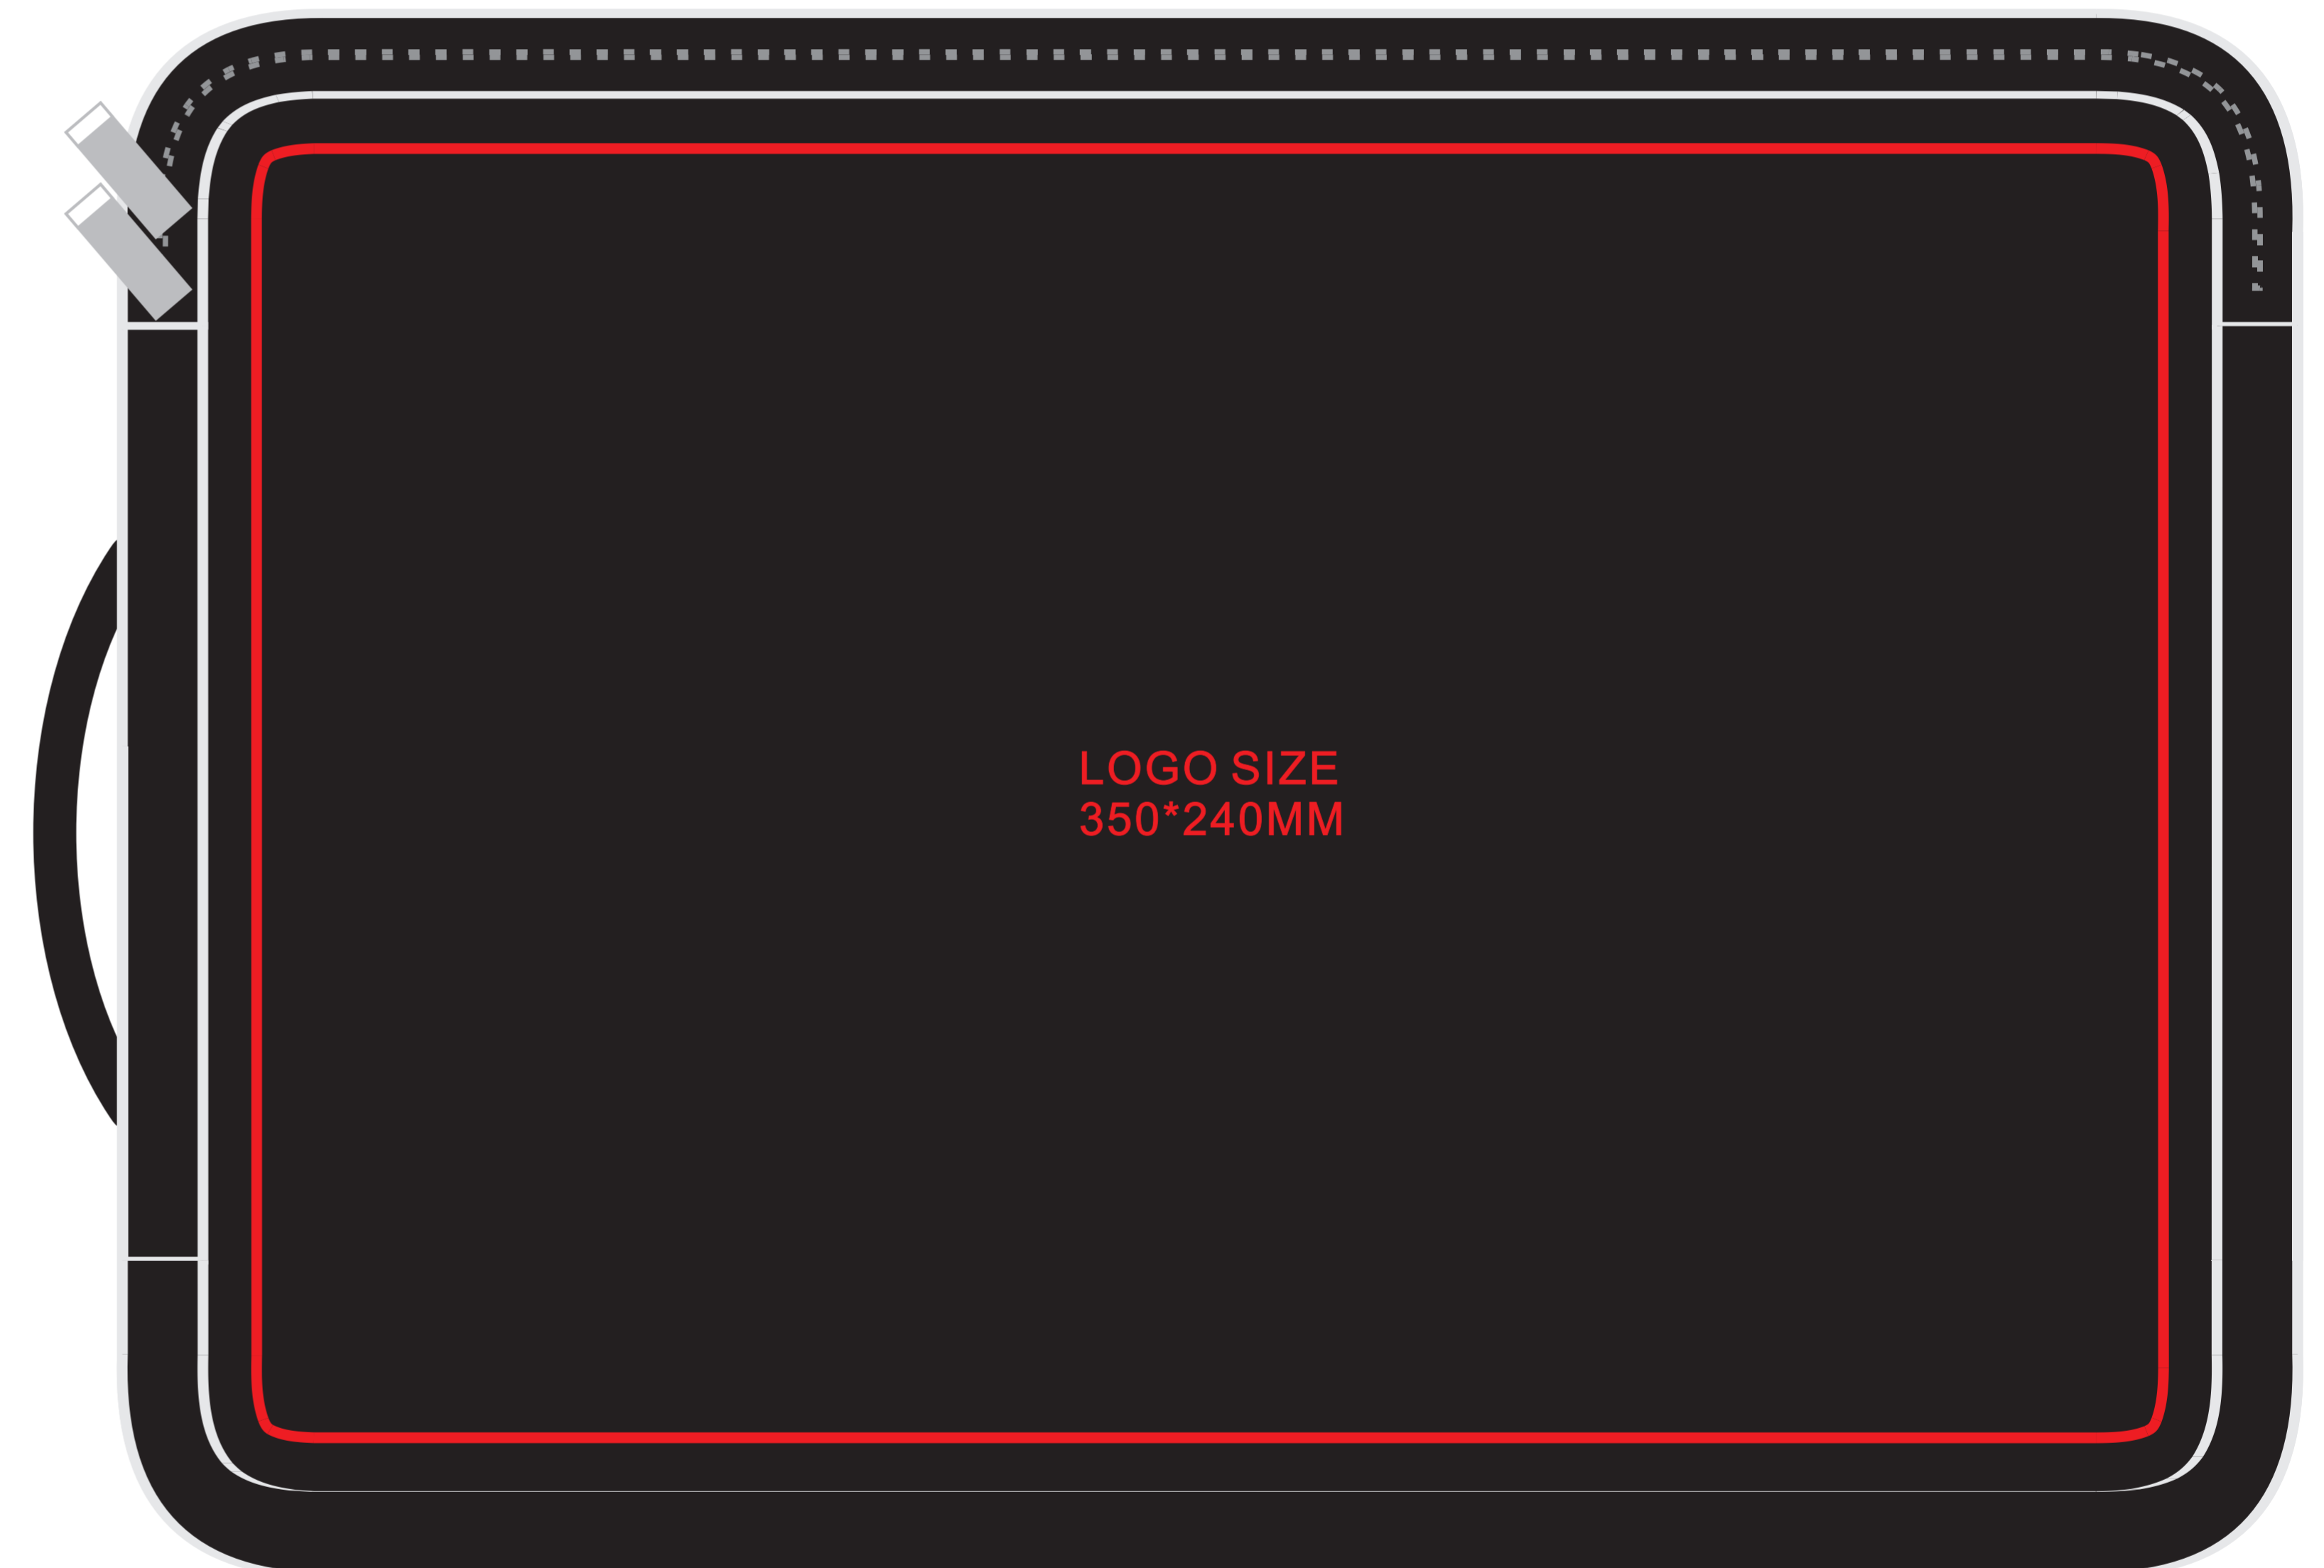

# LAPTOP BAG

14" Nylon Laptop Sleeve with Custom Print  
Item # TDNLB7

PO# : TBD-XXXXXX

**DESIGN HERE**

Computer size: 14"  
Size: 15" W x 10.45" H x 0.8" D  
Imprint: Screen print

|          |        |
|----------|--------|
| COLOR    | Black  |
| IMPRINT  | Red    |
| QUANTITY | 00 Pcs |

SHIP TO

Side A

Side B

## Available Color

Black, Dark gray, Light gray, Light blue, Navy blue, Wine-red

Note