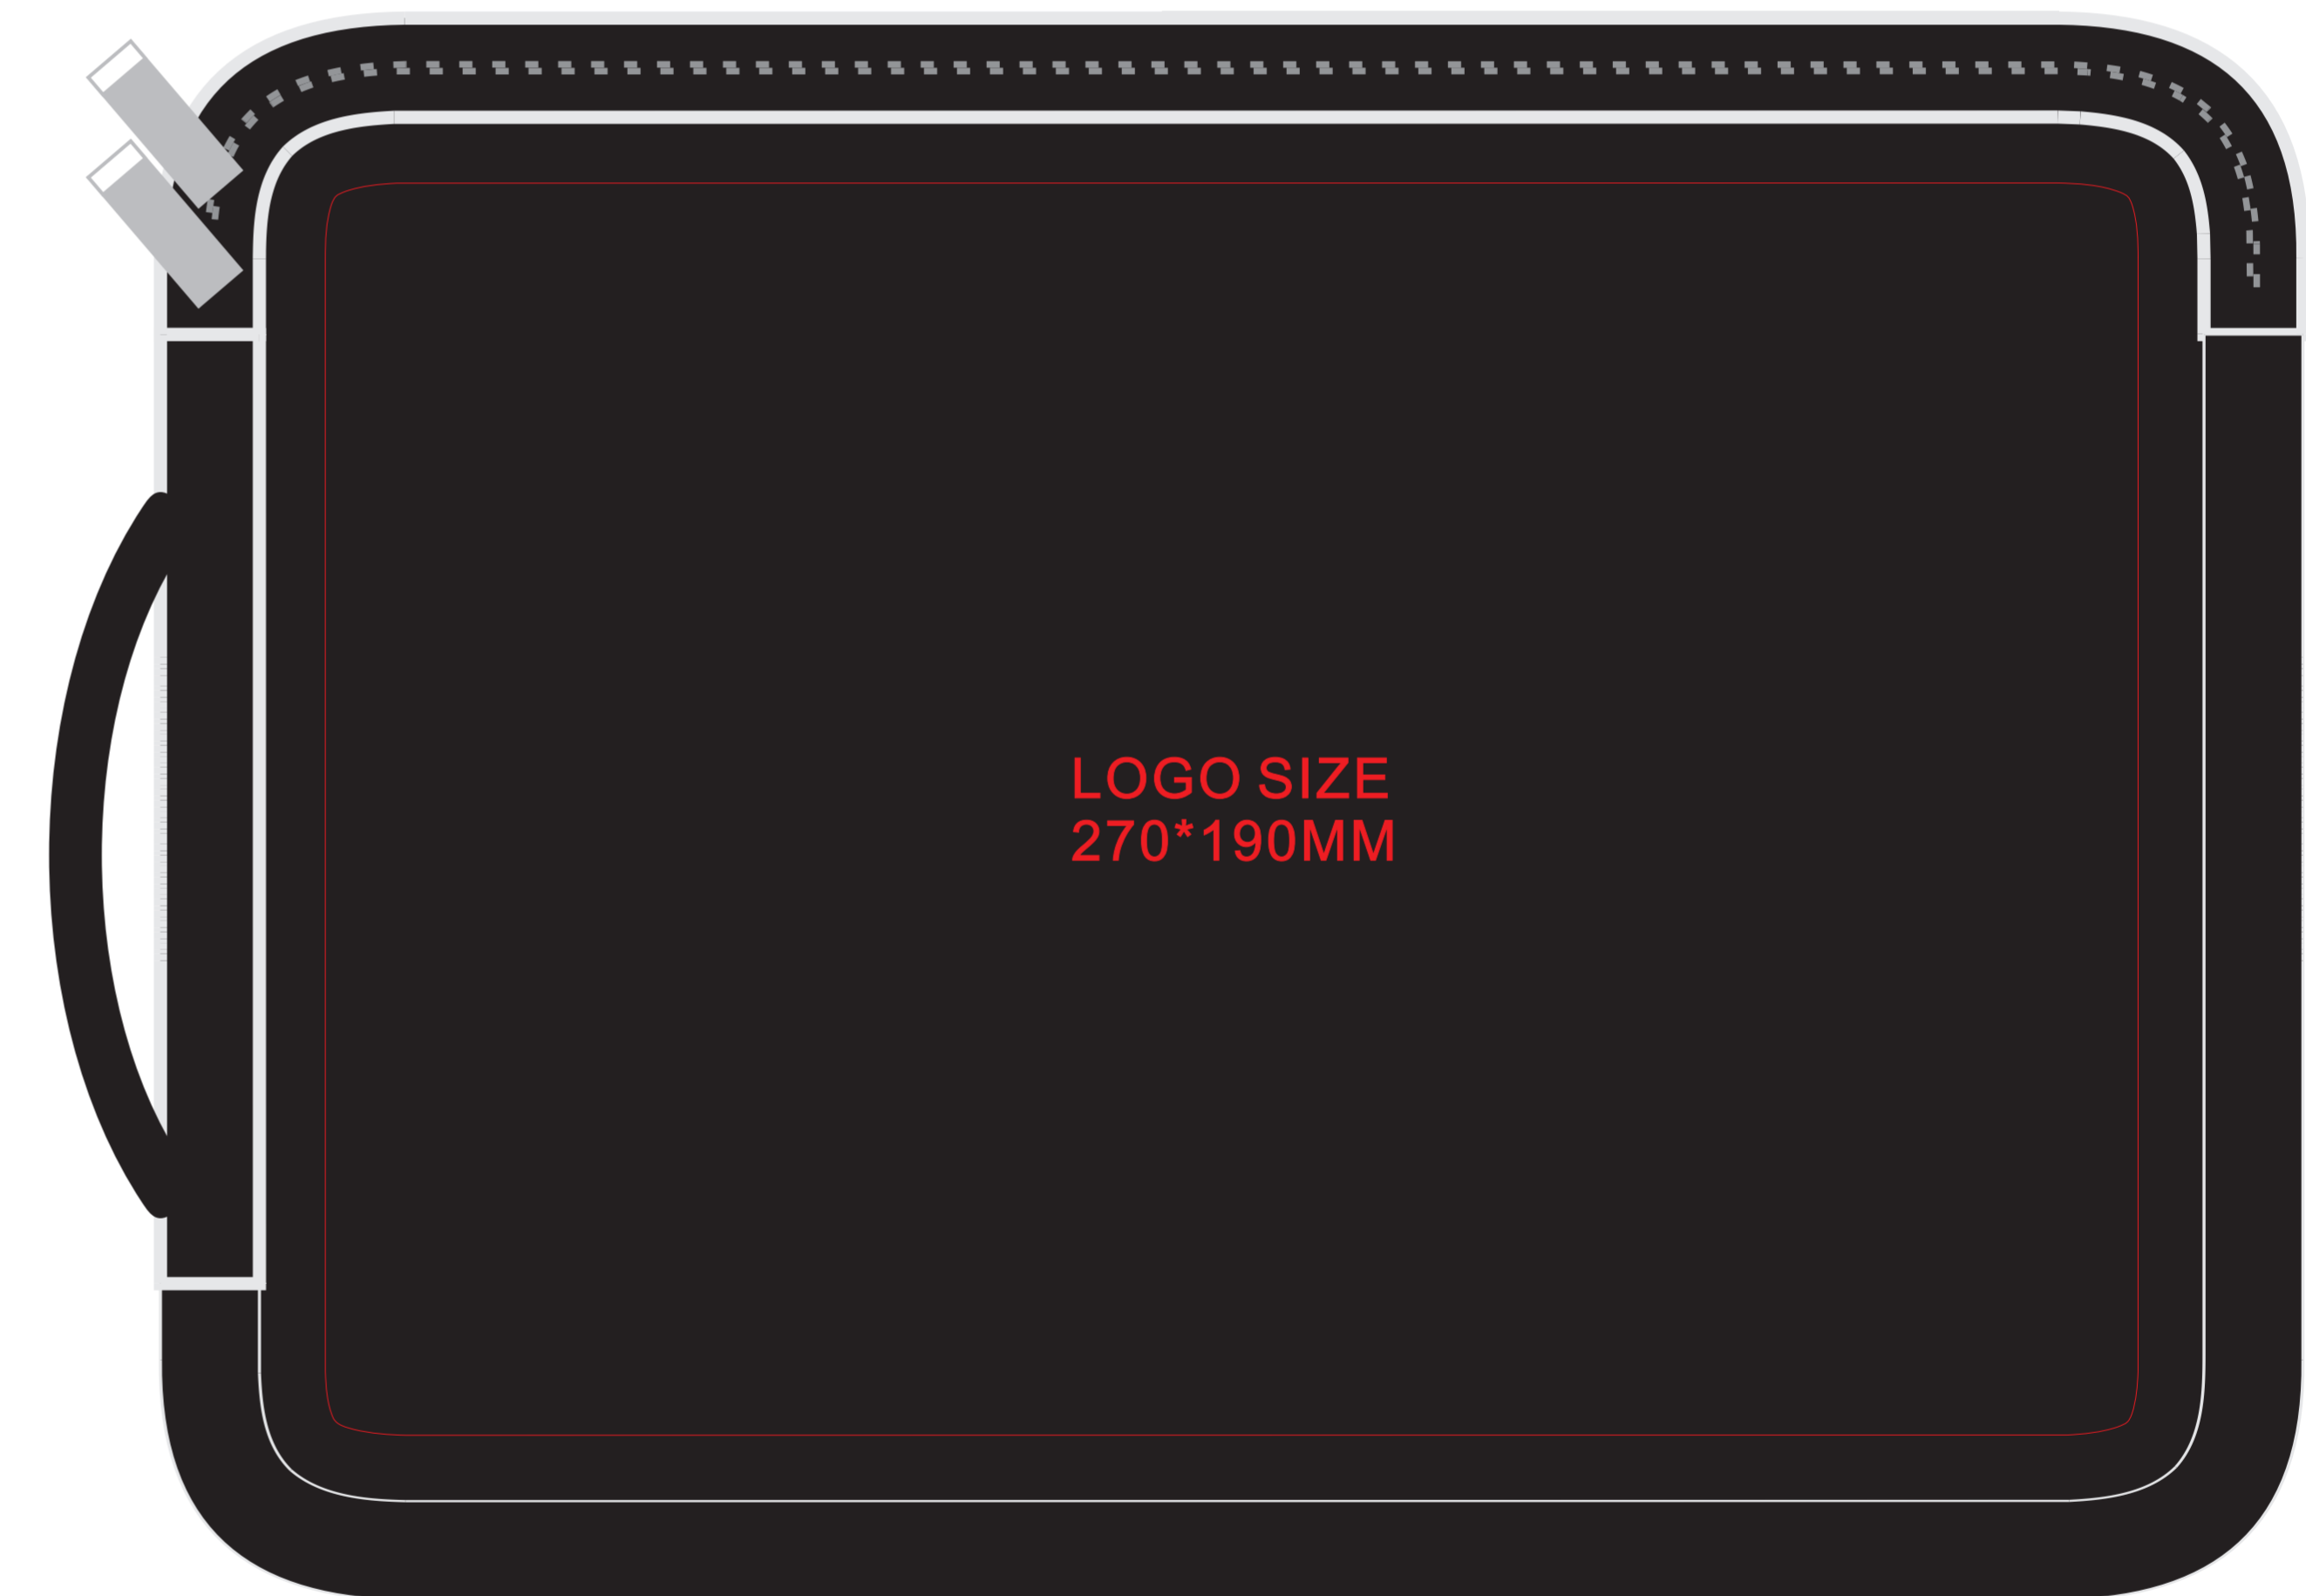

LAPTOP BAG

13" Laptop Sleeve
Item # TDNLB5

PO# : TBD-XXXXXX

DESIGN HERE

Computer size: 13"
Size: 14" W x 10" H x 0.8" D
Imprint: Screen print

SHIP TO

COLOR	Black
IMPRINT	Red
QUANTITY	00 Pcs

Side A

LOGO SIZE
270*190MM

Side B

Available Color

Black, Dark gray, Light gray, Light blue, Navy blue, Wine-red

Note