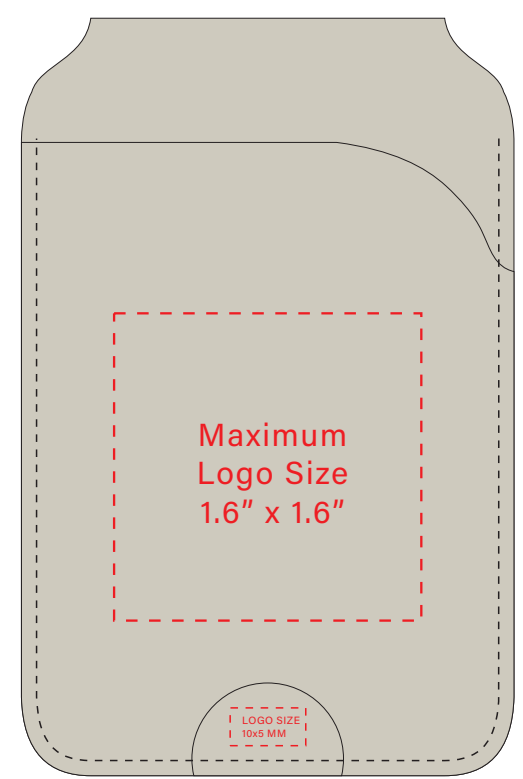

# CELLPHONE SLEEVE CARD HOLDER

Full Color Printed Mobile Phone Stand and Card Holder  
Item # TDMLCS6

PO# : TBD-XXXXXX

Heat transfer printing

COLOR **Gray**

IMPRINT **Full Color**

QUANTITY **00 Pcs**

Size: 2.6" W x 4" H

SHIP TO

**DESIGN HERE**

Imprint Artwork

Available Color

Preview

Front

Back

Inside