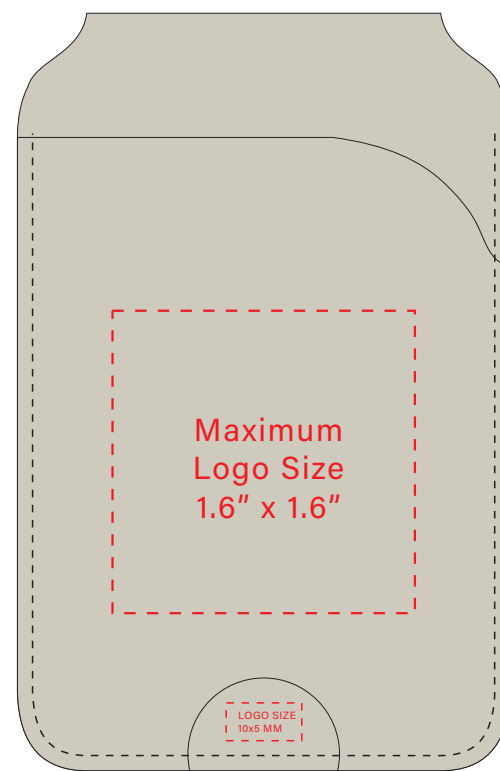

CELLPHONE SLEEVE CARD HOLDER

PU Leather Cellphone Sleeve with Card Holder and Phone Stand
Item # TDMLCS4

PO# : TBD-XXXXXX

Embossed

COLOR **Gray**

IMPRINT **Embossed**

QUANTITY **00 Pcs**

Size: 2.6" W x 4" H

SHIP TO

DESIGN HERE

Imprint Artwork

Available Color

Preview

Front

Back

Inside