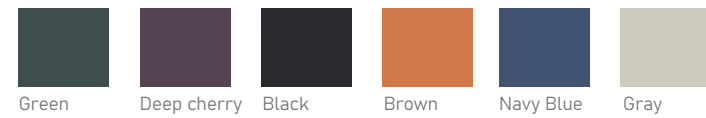

PU Leather Cellphone Sleeve with Card Holder and Phone Stand
Item # TDMLCS4

PO# : TBD-XXXXXX

☒ Embossed

COLOR **Gray**

IMPRINT **Embossed**

QUANTITY **00 Pcs**

Size: 2.6" W x 4" H

SHIP TO

DESIGN HERE

Imprint Artwork

Available Color

Preview