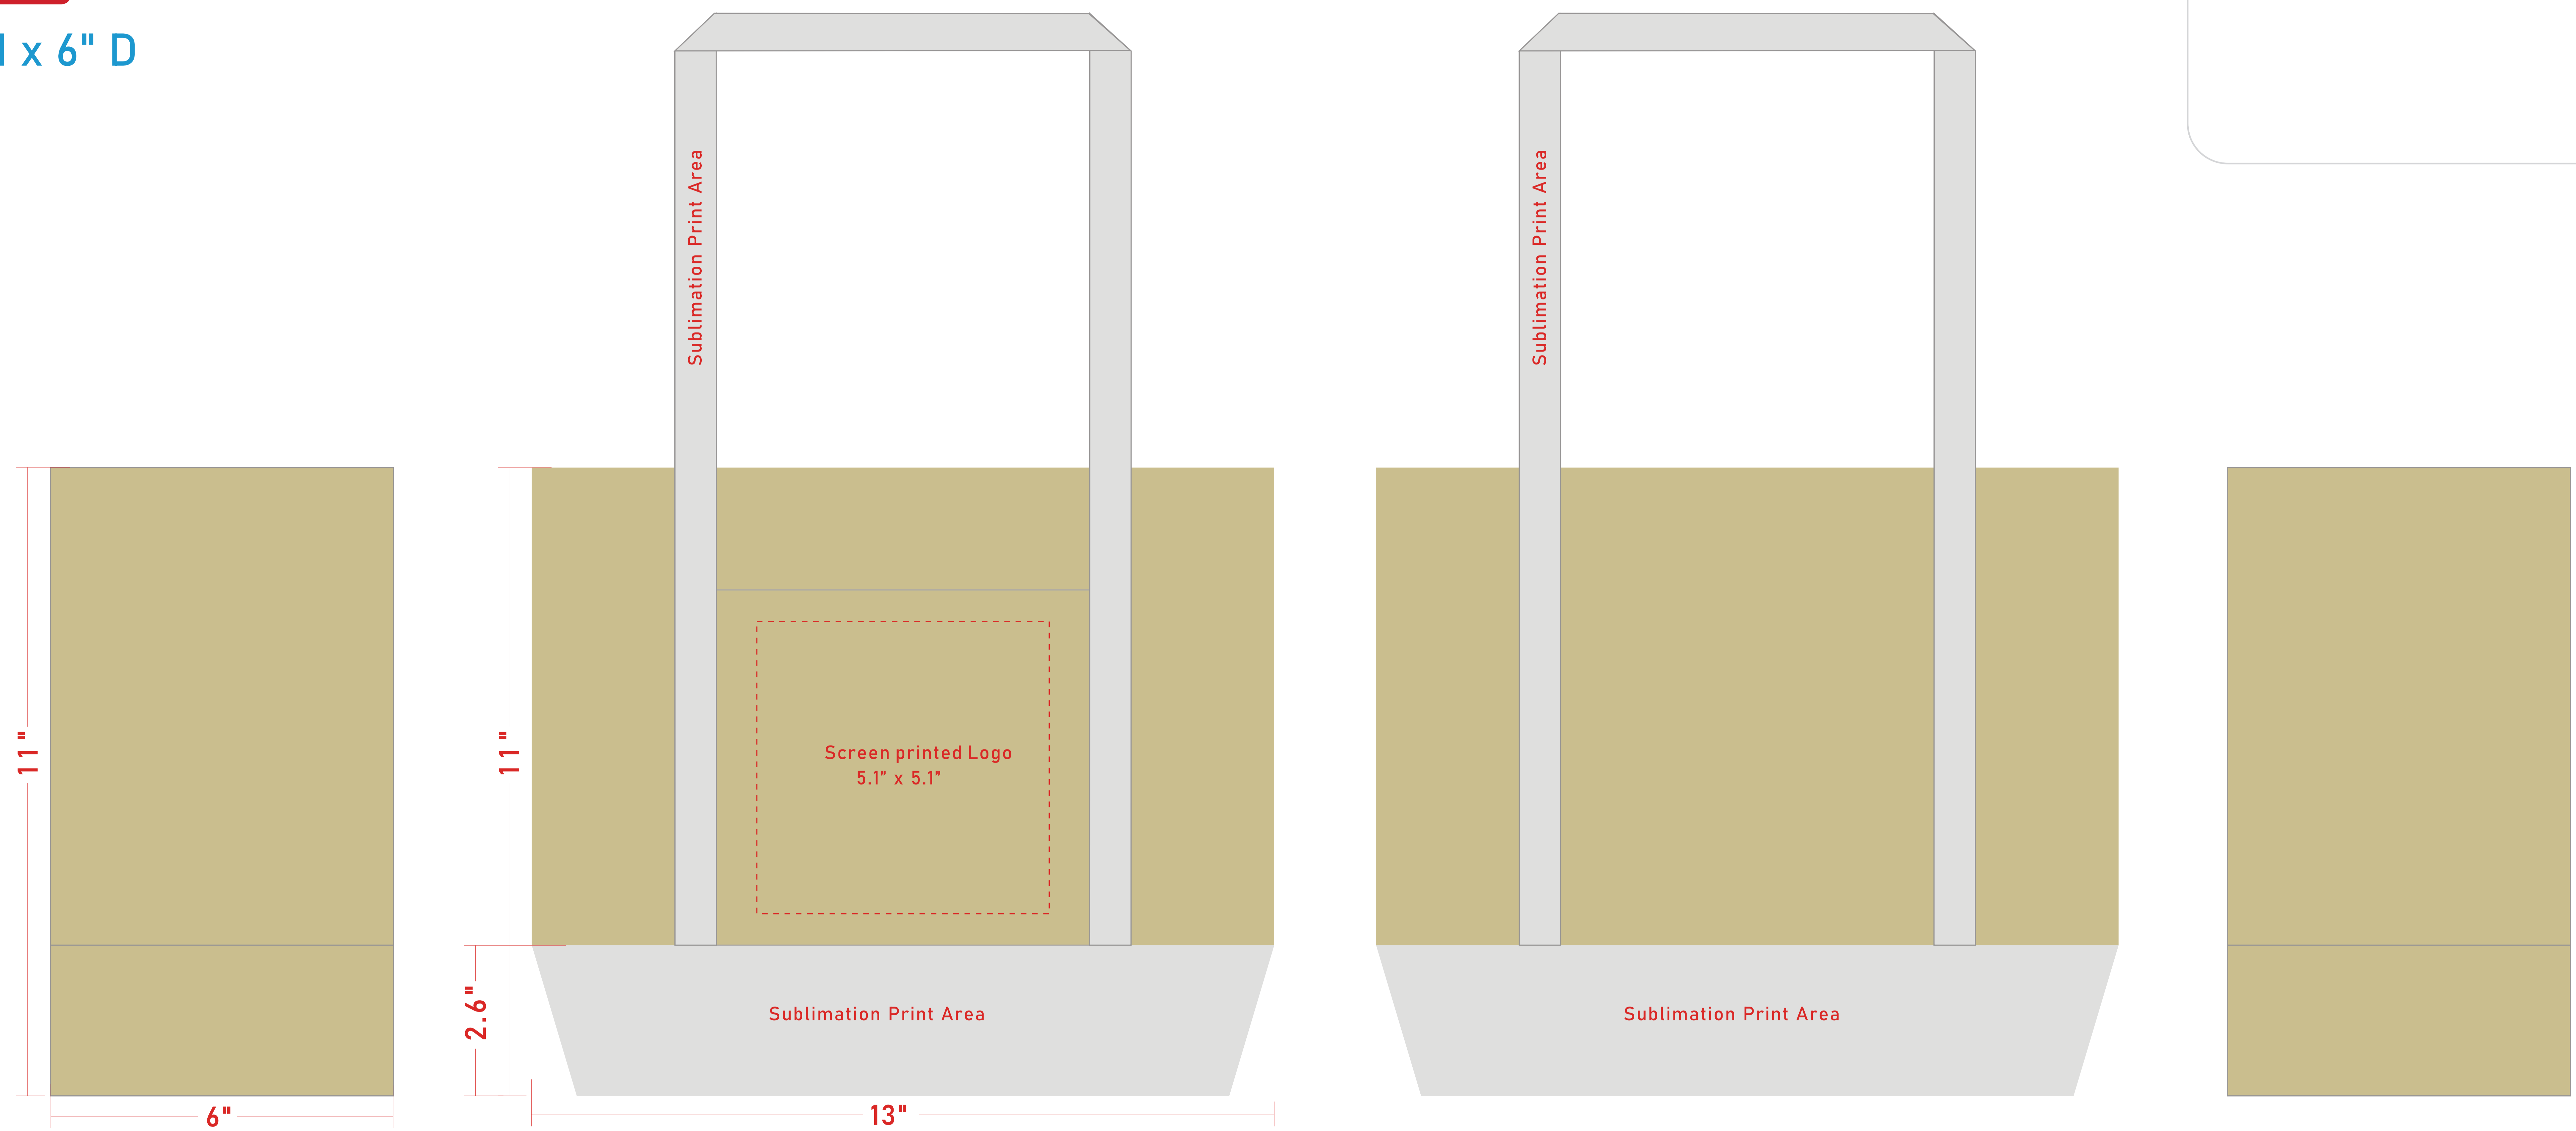

TOTE BAG

Custom Printed 10oz + 600D Cotton Canvas Bag

Item # TDCCB3

PO# : TBD

COLOR White

IMPRINT Red

QUANTITY 00 Pcs

SHIP TO

Sublimation & Screen printed

DESIGN HERE

Size: 13" W x 11" H x 6" D

Left side

Front

Back

Right side

Note: