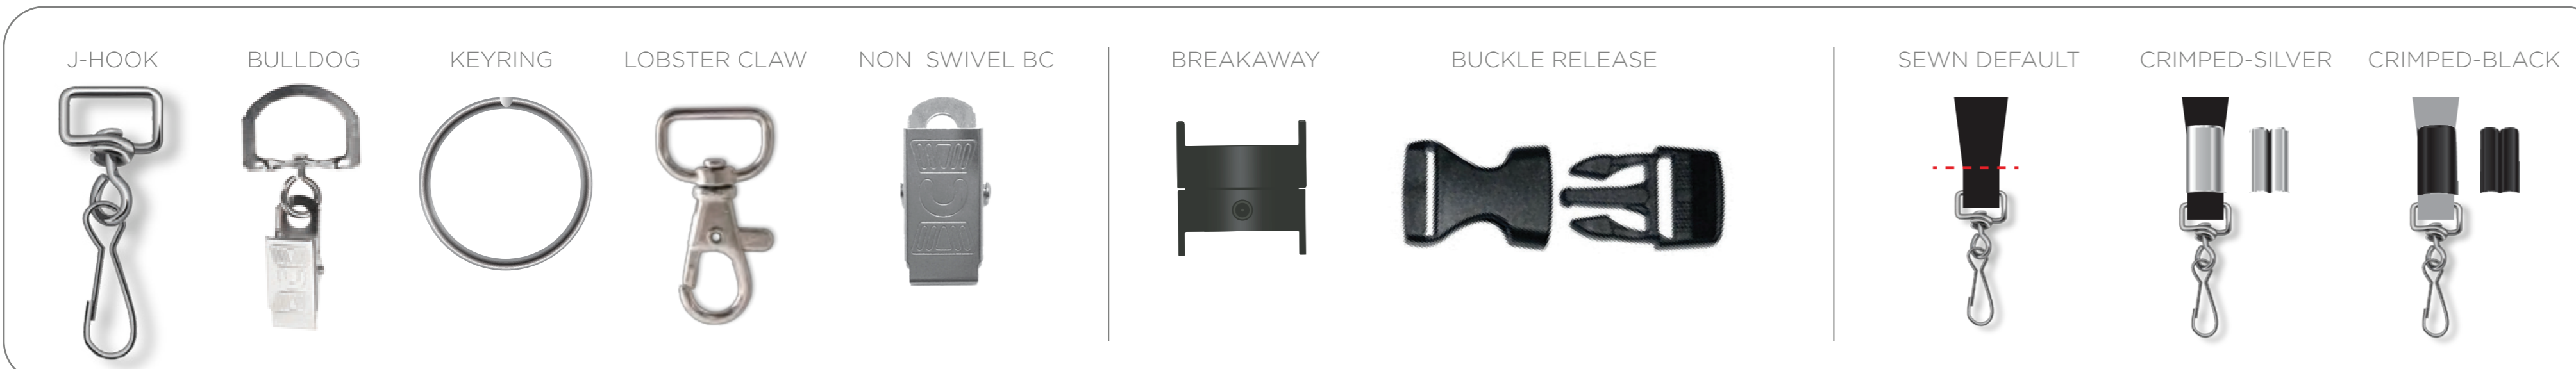

ATTACHMENTS & ADD-ONS