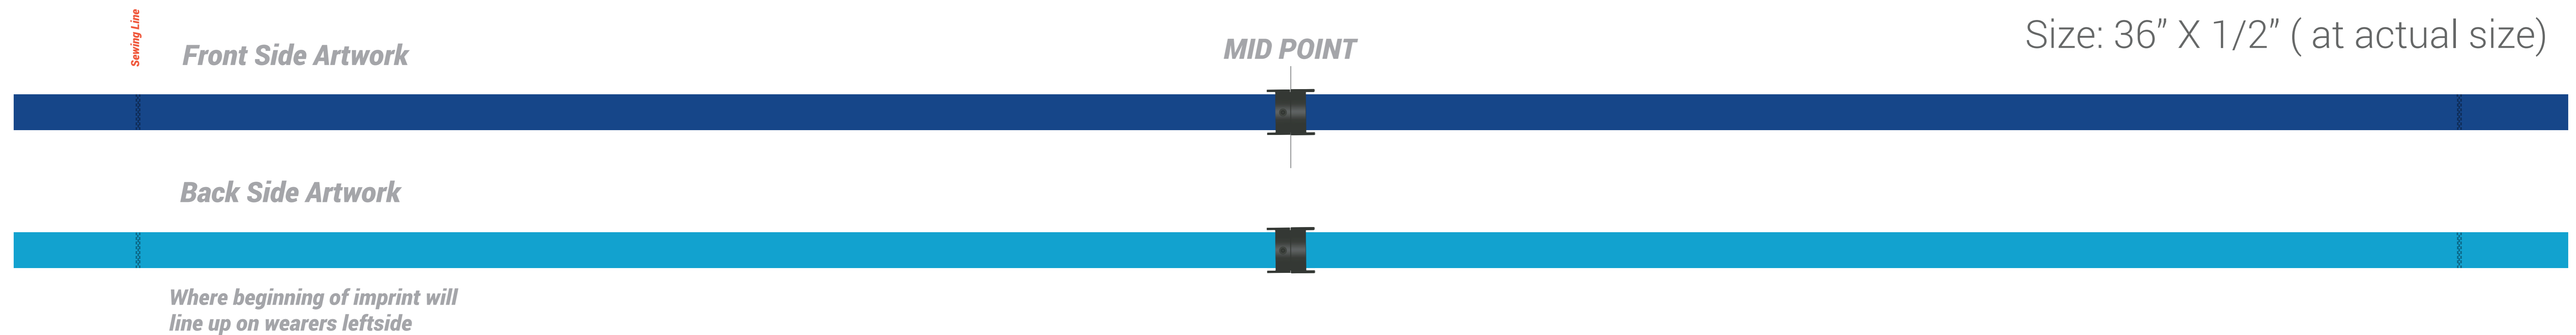

# 1/2" CUSTOM LANYARDS

**1/2" Polyester Lanyard w/ Safety Breakaway**  
**Item # LANYP12SB**

### Order Detail

Order Number: **TBD**

QUANTITY	IMPRINT	SPECIAL INSTRUCTIONS	SHIPPING ADDRESS
TBD	TBD	Screen Printed	TBD

**DESIGN HERE**

Size: 36" X 1/2" ( at actual size)